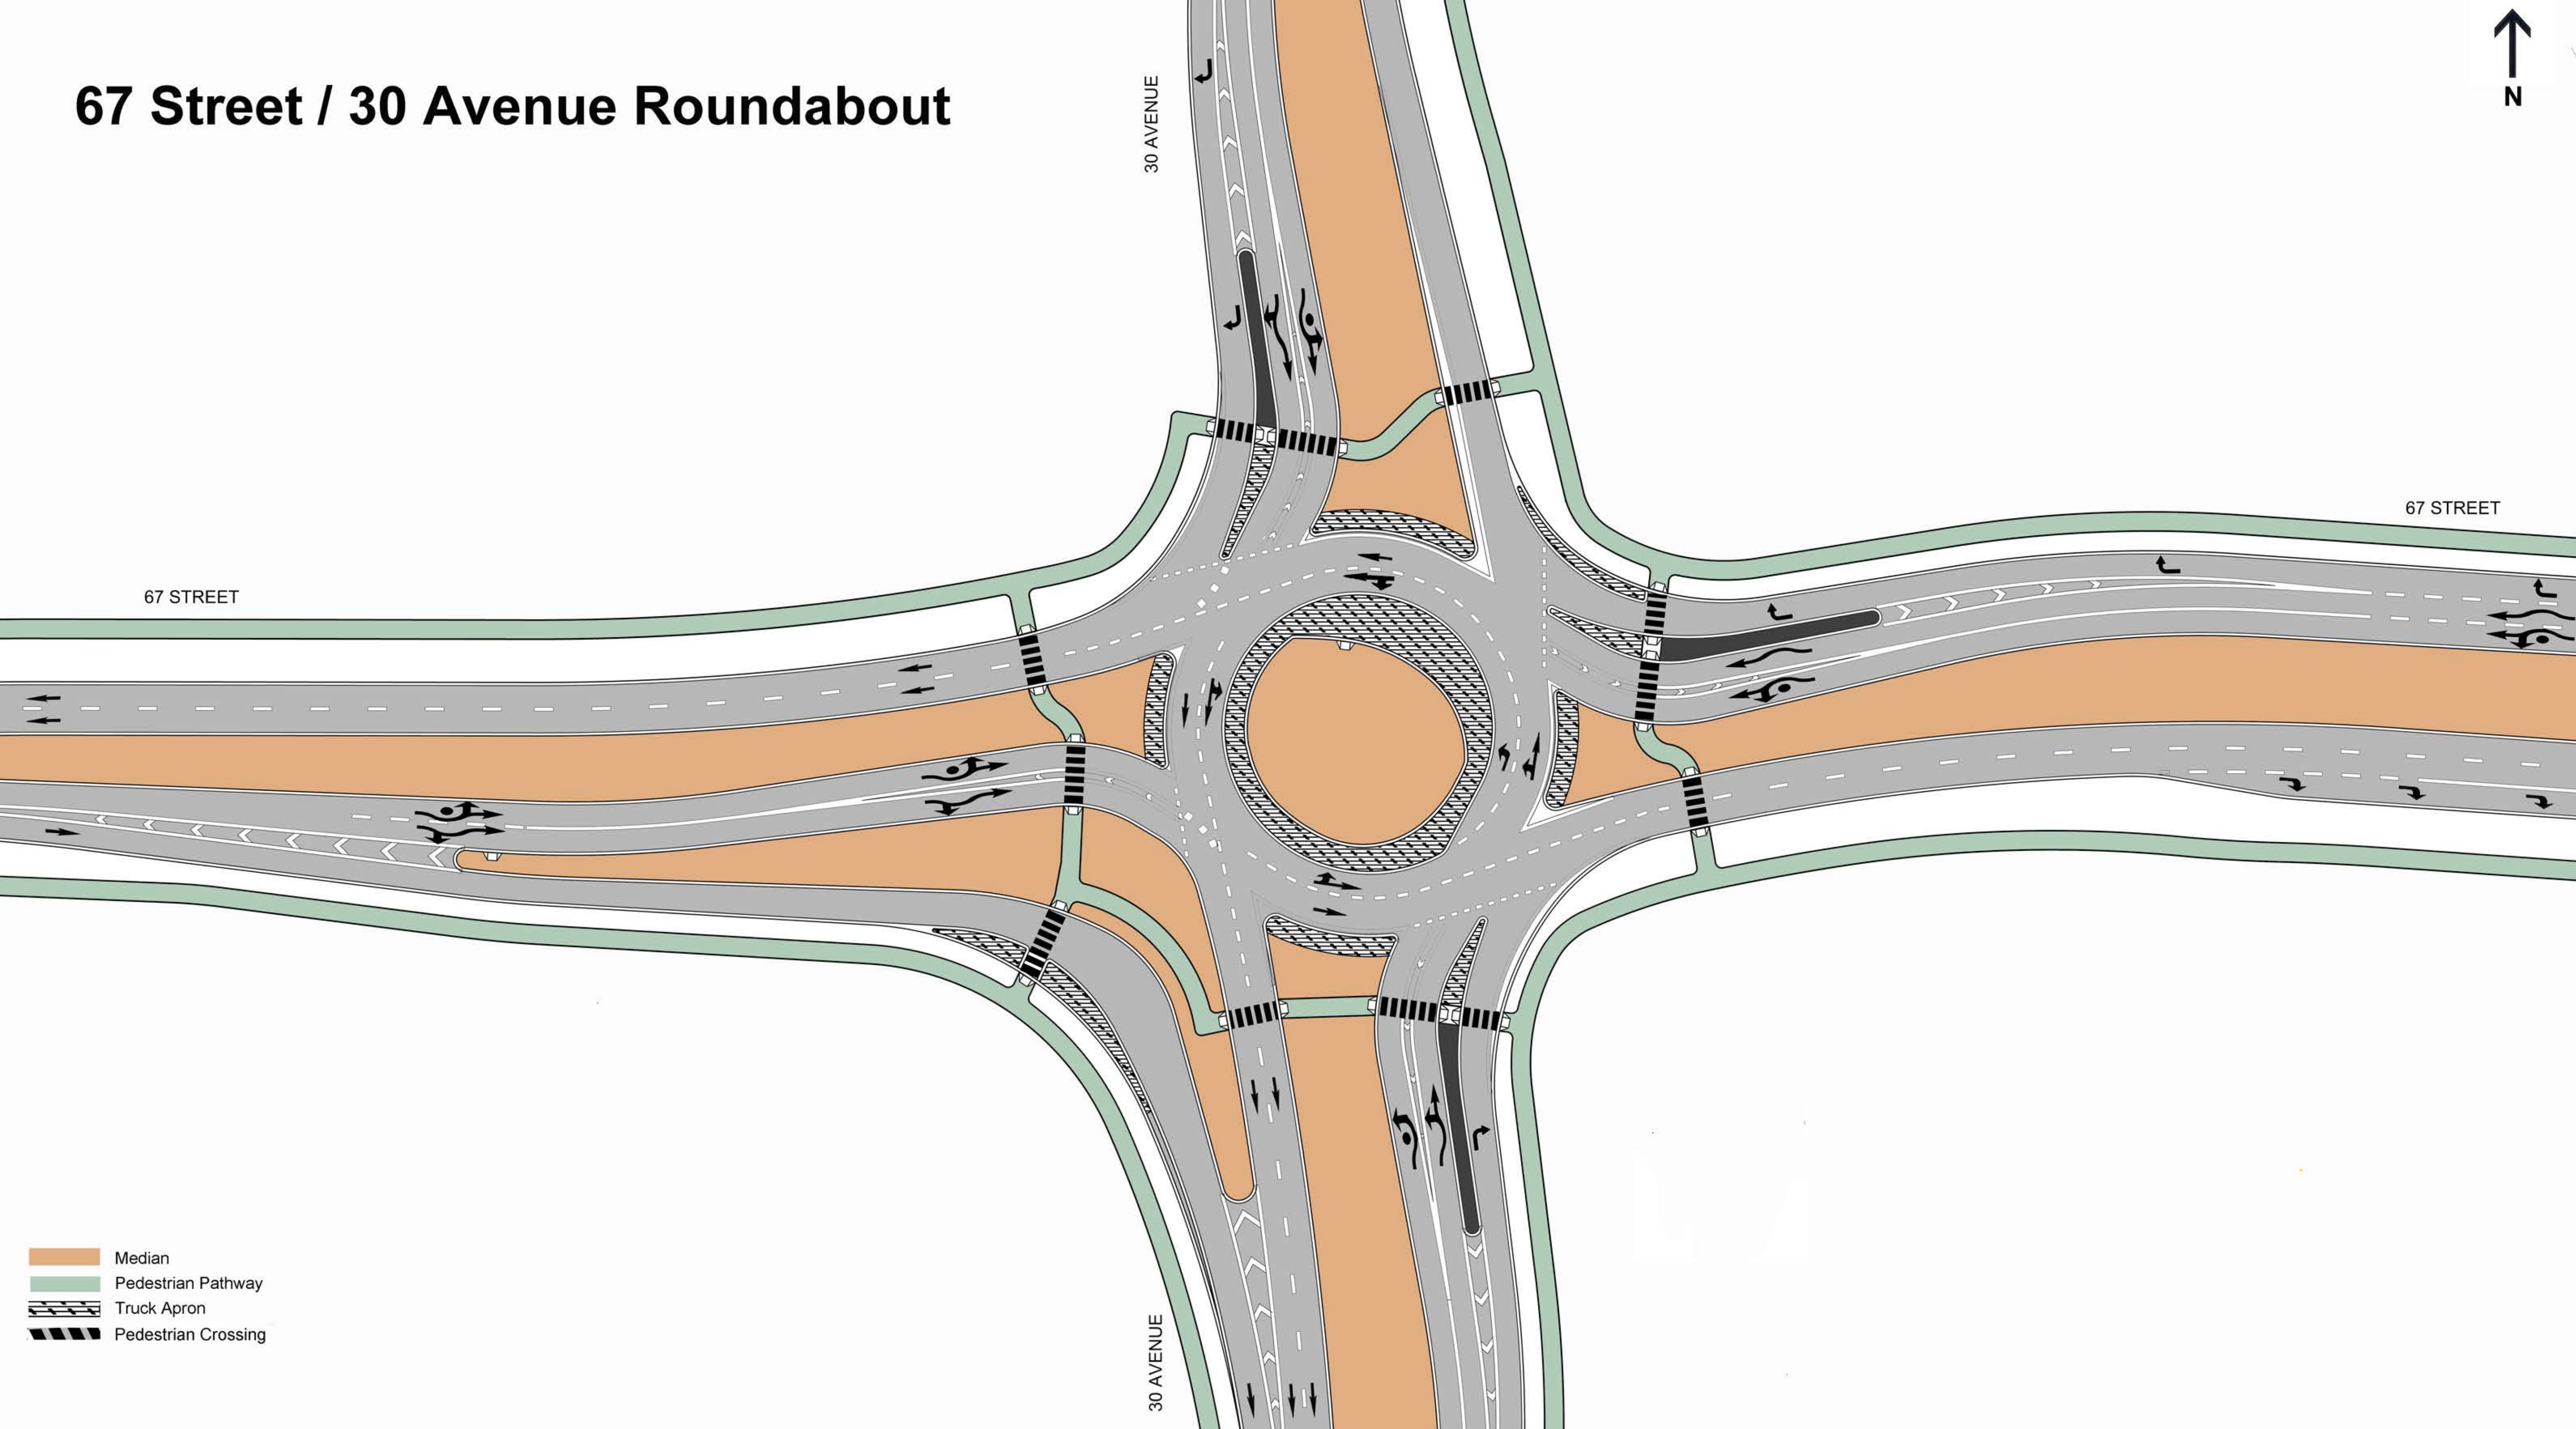

67 Street / 30 Avenue Roundabout

30 AVENUE

67 STREET

67 STREET

30 AVENUE

- Median
- Pedestrian Pathway
- Truck Apron
- Pedestrian Crossing